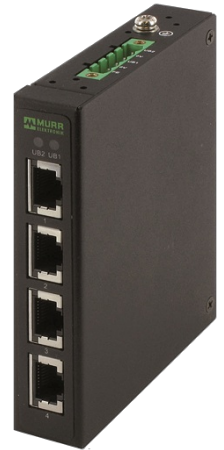

TREE 4TX Metal - Unmanaged Switch - 4 Ports

4 port unmanaged switch

(UL-Listed)

Connection cables are in the online shop under "Connection Technology".

Illustration

Product may differ from Image

Approvals**Connections**

Fieldbus	4 x RJ45
Supply	Spring clamp plug-in terminal: 0.2...2.5 mm ²

General data

Protection	IP50
Housing	Metal black
Mounting method	DIN-rail mountable TH35 (EN 60715)
Temperature range	-10...+70 °C (storage temperature -40...+85 °C)
Dimensions H×W×D	110×22.5×89.6 mm