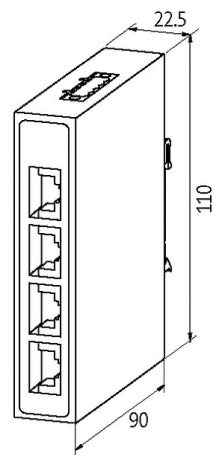

TREE 4TX Metal - Unmanaged Switch - 4 Ports

4 port unmanaged switch

(UL-Listed)

Connection cables are in the online shop under "Connection Technology".

Illustration

Product may differ from Image

Approvals**Connections**

Fieldbus	4 x RJ45
Supply	Spring clamp plug-in terminal: 0.2...2.5 mm ²

General data

Protection	IP50
Housing	Metal black
Mounting method	DIN-rail mountable TH35 (EN 60715)
Temperature range	-10...+70 °C (storage temperature -40...+85 °C)
Dimensions H×W×D	110×22.5×89.6 mm